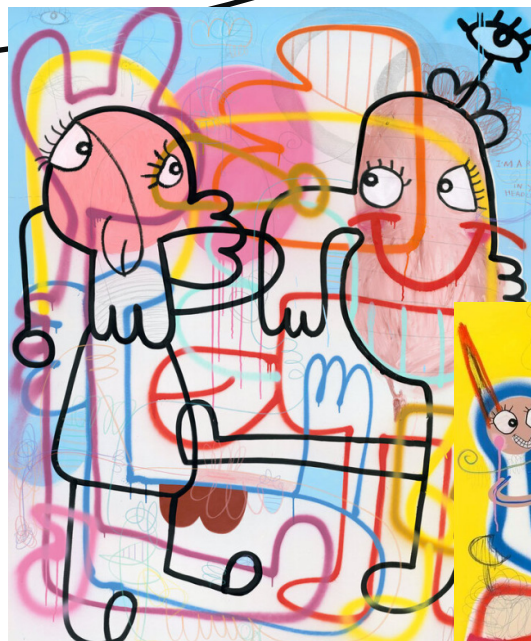

Collection N°3:

Mixed media on canvas.

Size	Price
• 50*50	$1500
• 60*120	$2500
• 100*100	$2500
• 150*150	$4000
• 120*180	$4000
• 160*200	$4500
• 200*200	$5000

difficulty of drawing:

*Each project is unique and created for the client. The result can be differ from the images.