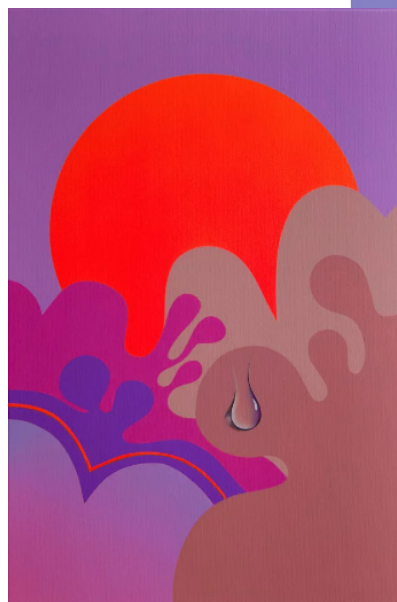

Collection N°9:

Oil and acrylic paints on canvas.

Size	Price
• 50*50	$1200
• 60*120	$2000
• 100*100	$2200
• 150*150	$3500
• 120*180	$3500
• 160*200	$4000
• 200*200	$4300

difficulty of drawing:

*Each project is unique and created for the client. The result can be differ from the images.

Luminique