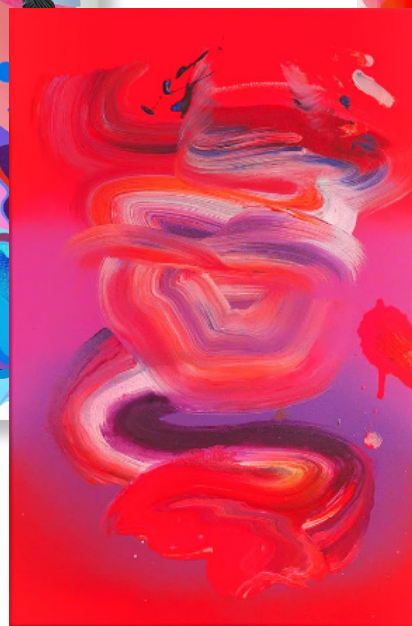

Collection N°8:

Oil and acrylic paints on canvas.

Size	Price
• 50*50	$1500
• 60*120	$2500
• 100*100	$2500
• 150*150	$4000
• 120*180	$4000
• 160*200	$4500
• 200*200	$5000

difficulty of drawing:

*Each project is unique and created for the client. The result can be differ from the images.