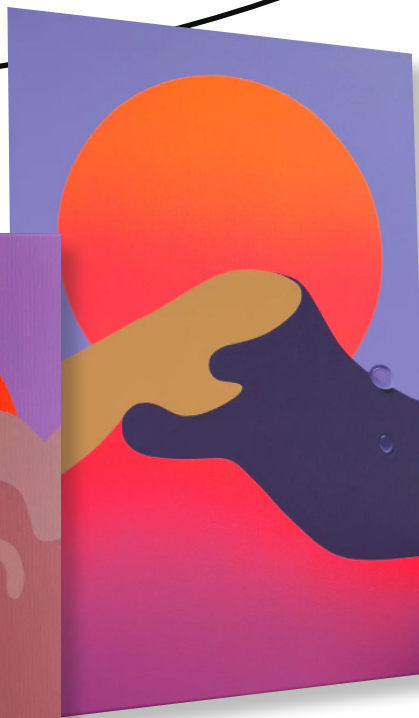

Collection N°9:

Oil and acrylic paints on canvas.

Size	Price
• 50*50	$1200
• 60*120	$2000
• 100*100	$2200
• 150*150	$3500
• 120*180	$3500
• 160*200	$4000
• 200*200	$4300

difficulty of drawing:

*Each project is unique and created for the client. The result can be differ from the images.

Luminique